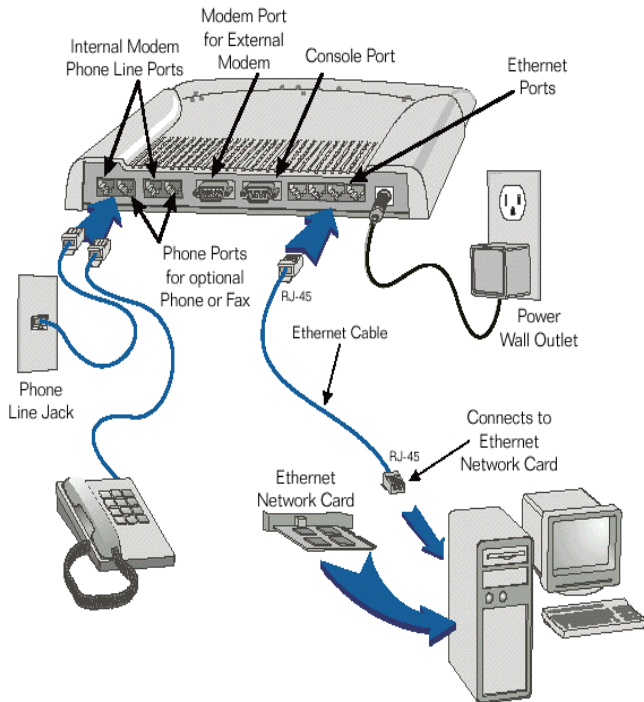

	<b>Asanté</b>	<b>3Com</b>	<b>NETGEAR</b>	<b>Netopia</b>	<b>Linksys</b>	<b>Sonic</b>
	FriendlyNET Dual 56K 2214a	OfficeConnect LAN Modem 3C886	56K Modem Router RM356	Dual Analog Router R2121	EtherFast Analog Router	Bandit 01-SSC
Street Price	\$ 499	\$ 279	\$ 299	\$ 649	\$ 279	\$ 369
Price/Modem Port	\$ 250	\$ 279	\$ 299	\$ 325	N/A	N/A
<b>Configuration</b>						
Ethernet ports	4	4	4	8	4	4
Internal 56K modems	2	1	1	2	0	0
External modem ports	1	0	0	1	4	3
<b>Performance</b>						
Link aggregation	COLT*	No	No	Multilink PPP	PPP	PPP
Special network configuration	No	No	No	Required	No	No
Throughput with 56K modems	168 Kbps	56 Kbps	56 Kbps	168 Kbps	224 Kbps	168 Kbps
<b>Security</b>						
EasyIP (advanced port mapping)	Yes	Basic	Basic	Basic	Basic	Basic
IP firewall (packet filter)	Yes	No	No	Yes	No	No

**Asanté FriendlyNET Dual 56K** features two built-in analog modems, a 4-port Ethernet hub and an IP firewall.

\*Note: COLT is patented performance technology that transparently spreads IP connections over multiple modem connections. No special software or network configuration required.