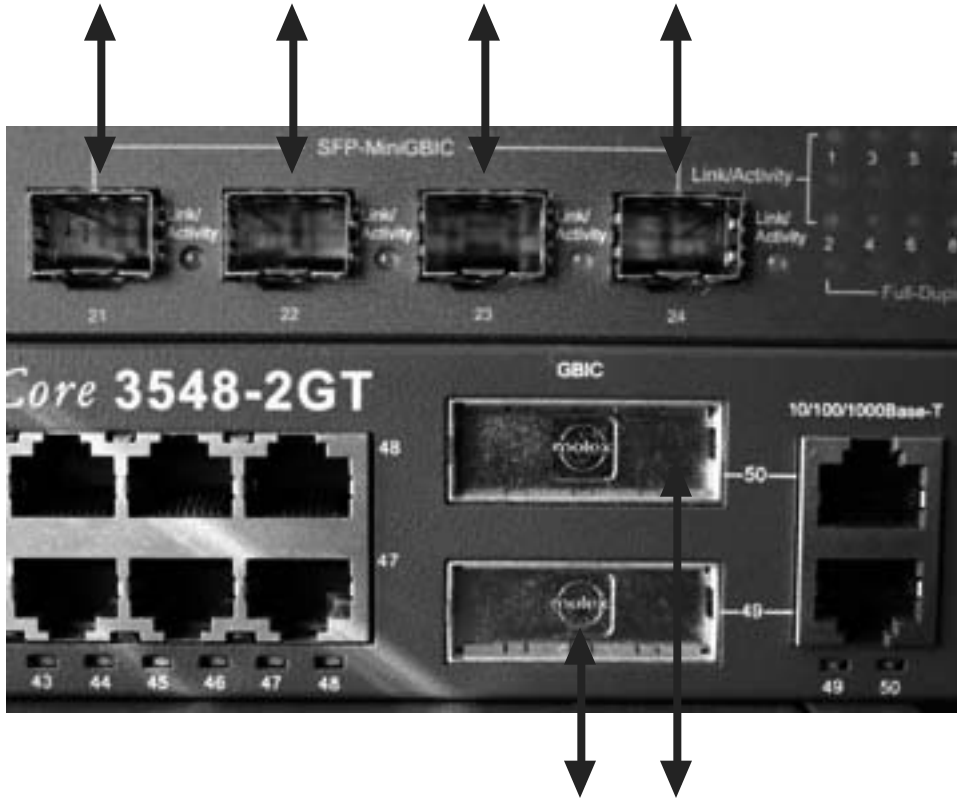

Picking the right GBIC/SFP for your application

SFP (Small Form-Factor Pluggable)/Mini-GBIC Port

Standard GBIC (Gigabit Interface Converter) Port

IntraCore Enterprise Switches

IntraCore IC40480/40240
 IntraCore IC39480/39240
 IntraCore IC3724PWR
 IntraCore IC3648/3624

FriendlyNet Switches

GX6-800/500 Gigabit Switches
 GX6-2400 Gigabit Switches
 FS4100R Series

Duplex SC
Used for 100FX and Gigabit

Duplex LC
Used for Gigabit SFP

ST
Used for 10FX

MTRJ
Asante Does Not Use