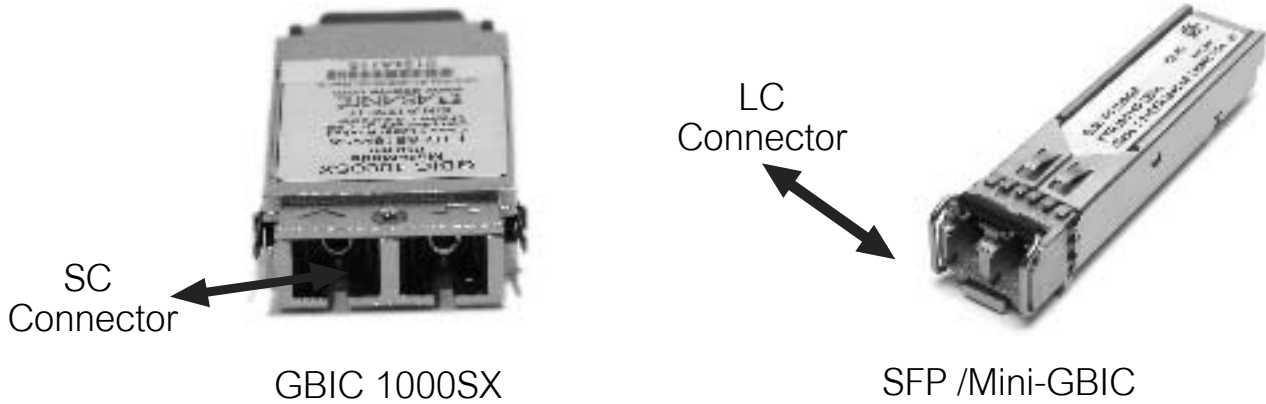

Picking the right GBIC/SFP for your application

SFP (Small Form-Factor Pluggable)/Mini-GBIC Port

Standard GBIC (Gigabit Interface Converter) Port

IntraCore Enterprise Switches

IntraCore IC40480/40240
 IntraCore IC39480/39240
 IntraCore IC3724PWR
 IntraCore IC3648/3624

FriendlyNet Switches

GX6-800/500 Gigabit Switches
 GX6-2400 Gigabit Switches
 FS4100R Series

Duplex SC
Used for 100FX and Gigabit

Duplex LC
Used for Gigabit SFP

ST
Used for 10FX

MTRJ
Asante Does Not Use